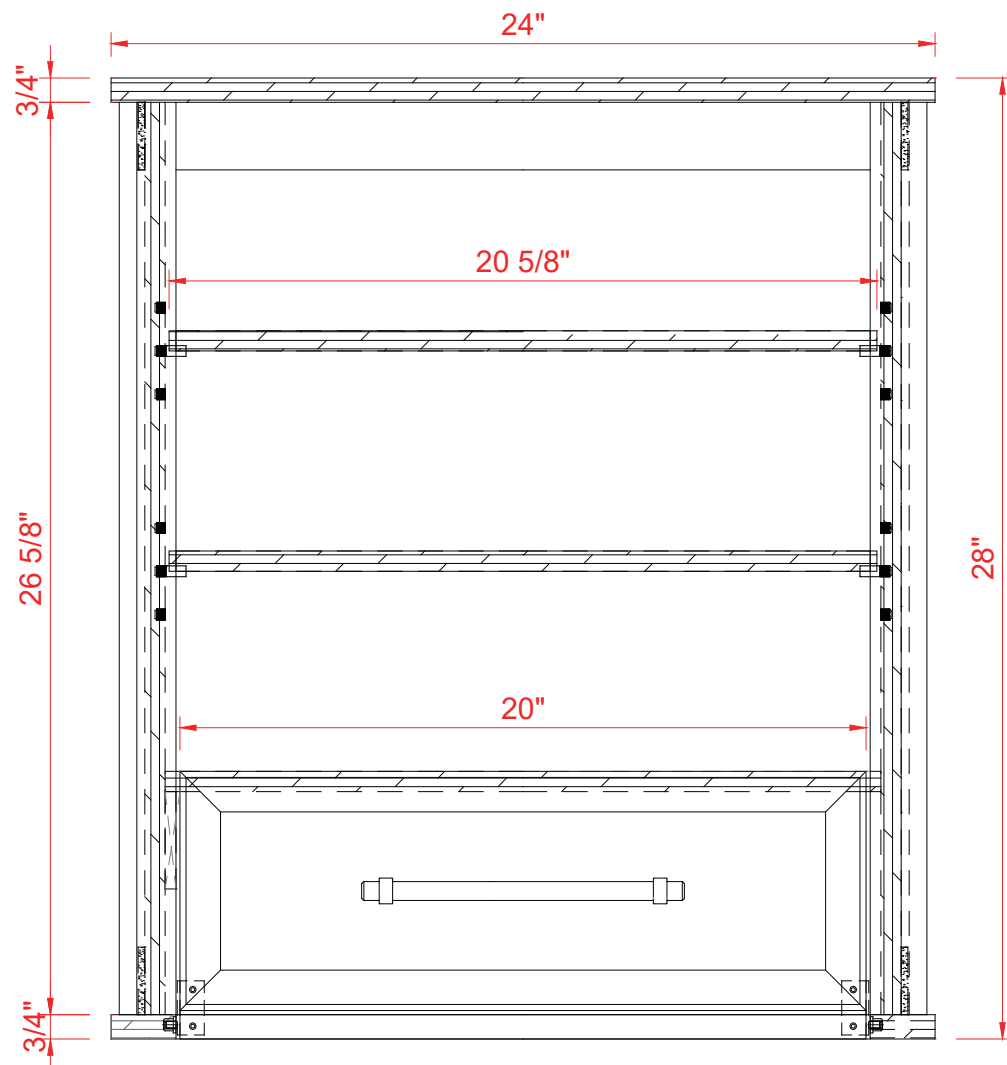

INSTALLERS DIAGRAM

MODEL NUMBER:1480WC-24-201-283

TOP VIEW

Wall Bracket

Product Net weight (W/O Top):32.8 lbs.
 Product packed Gross weight (W/O Top):49.2 lbs.
 Packed product Dimensions:
 27in. W x 14in. D x 32in. H

FRONT VIEW

SIDE VIEW