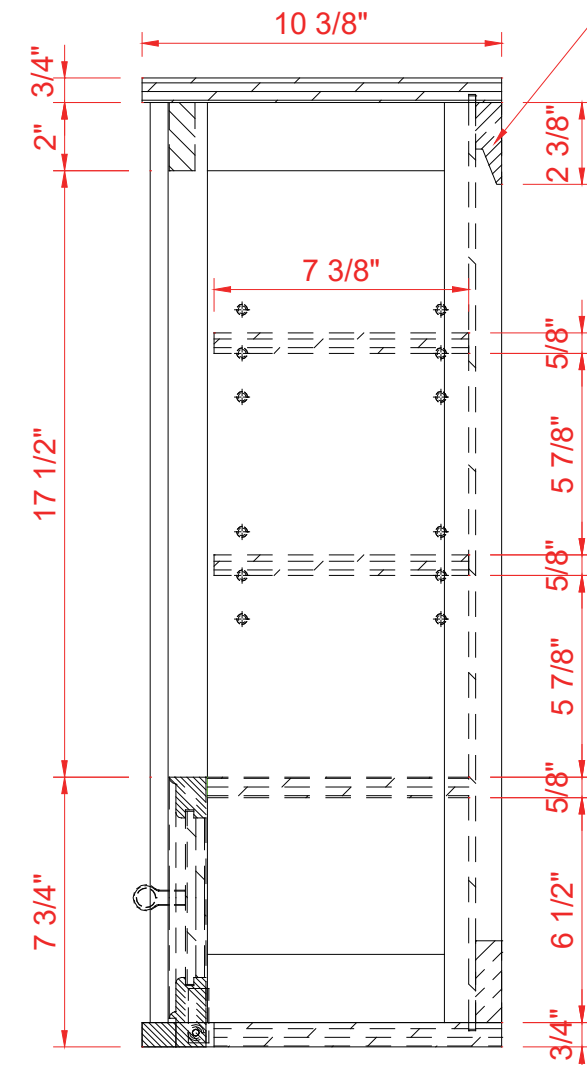

INSTALLERS DIAGRAM

MODEL NUMBER:1480WC-24-201-283

TOP VIEW

Wall Bracket

Product Net weight (W/O Top):32.8 lbs.
 Product packed Gross weight (W/O Top):49.2 lbs.
 Packed product Dimensions:
 27in. W x 14in. D x 32in. H

FRONT VIEW

SIDE VIEW