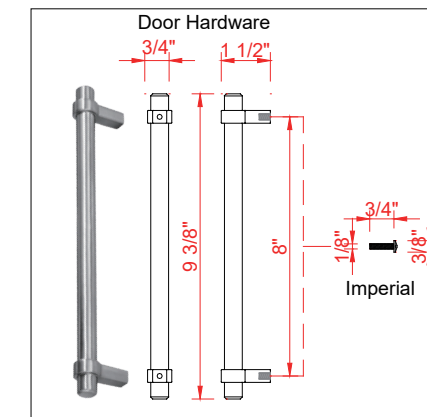

INSTALLERS DIAGRAM

MODEL NUMBER:1480WC-24-201-283

TOP VIEW

Wall Bracket

Product Net weight (W/O Top):32.8 lbs.
 Product packed Gross weight (W/O Top):49.2 lbs.
 Packed product Dimensions:
 27in. W x 14in. D x 32in. H

FRONT VIEW

SIDE VIEW