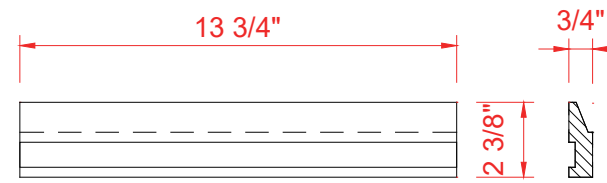

INSTALLERS DIAGRAM

MODEL NUMBER:1480WC-24-201-283

TOP VIEW

Wall Bracket

Product Net weight (W/O Top):32.8 lbs.
 Product packed Gross weight (W/O Top):49.2 lbs.
 Packed product Dimensions:
 27in. W x 14in. D x 32in. H

FRONT VIEW

SIDE VIEW