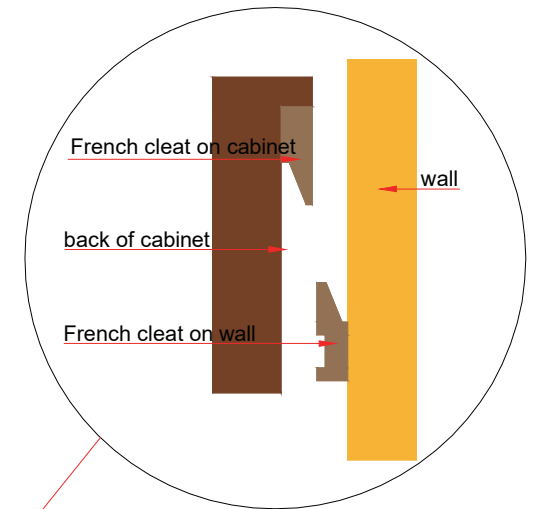

INSTALLERS DIAGRAM

MODEL NUMBER:1480WC-24-201-283

TOP VIEW

Wall Bracket

Product Net weight (W/O Top):32.8 lbs.
 Product packed Gross weight (W/O Top):49.2 lbs.
 Packed product Dimensions:
 27in. W x 14in. D x 32in. H

FRONT VIEW

SIDE VIEW