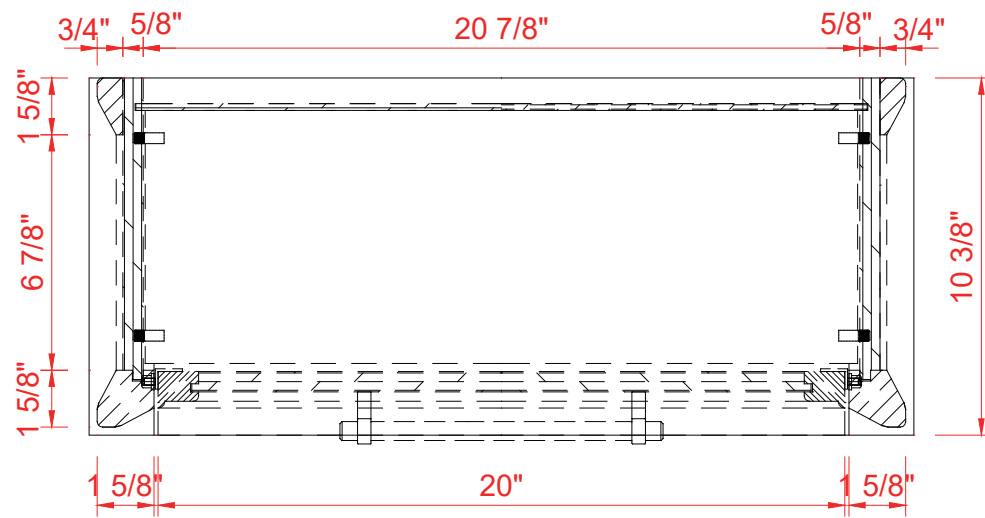

INSTALLERS DIAGRAM

MODEL NUMBER:1480WC-24-201-283

TOP VIEW

Wall Bracket

Product Net weight (W/O Top):32.8 lbs.
 Product packed Gross weight (W/O Top):49.2 lbs.
 Packed product Dimensions:
 27in. W x 14in. D x 32in. H

FRONT VIEW

SIDE VIEW